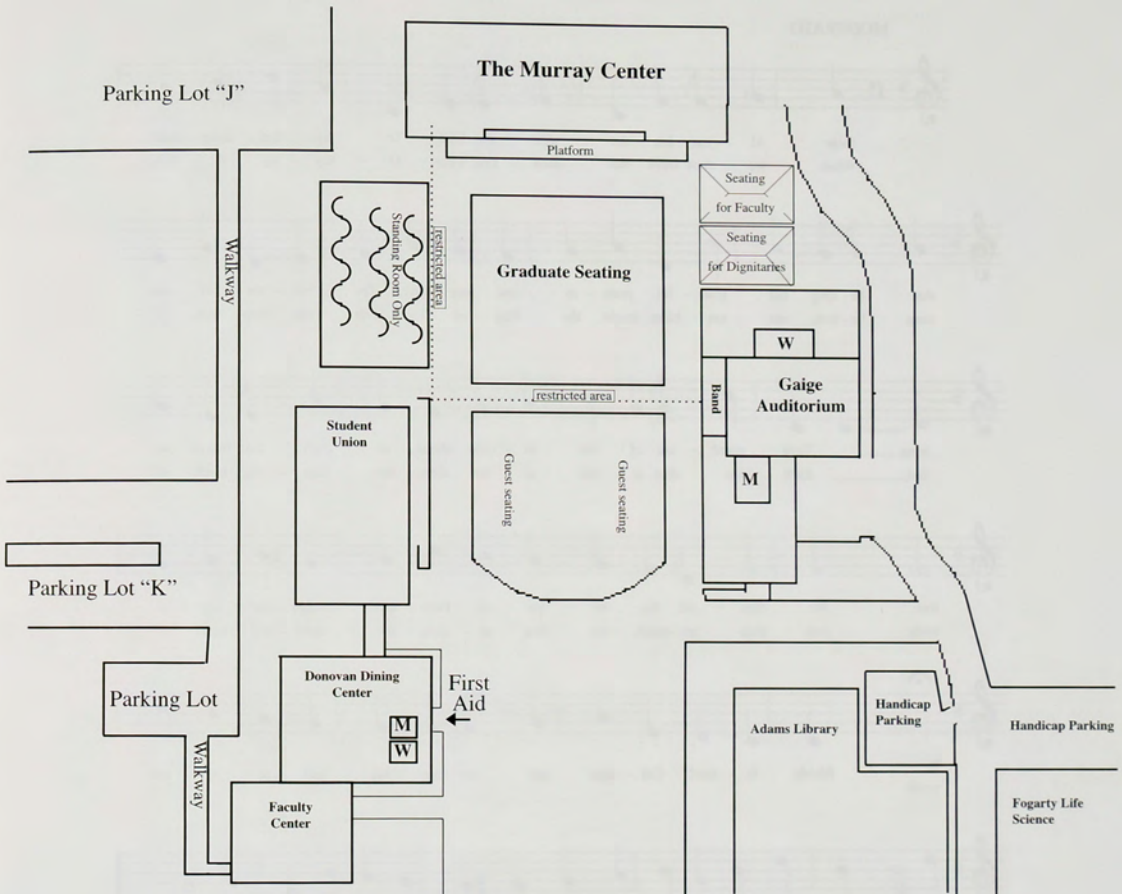

UNDERGRADUATE OUTDOOR CEREMONY SEATING

The Procession will begin at 9:30 am. Please clear the aisles and take your seats prior to that time.

GOVERNOR OF THE STATE OF RHODE ISLAND AND PROVIDENCE PLANTATIONS