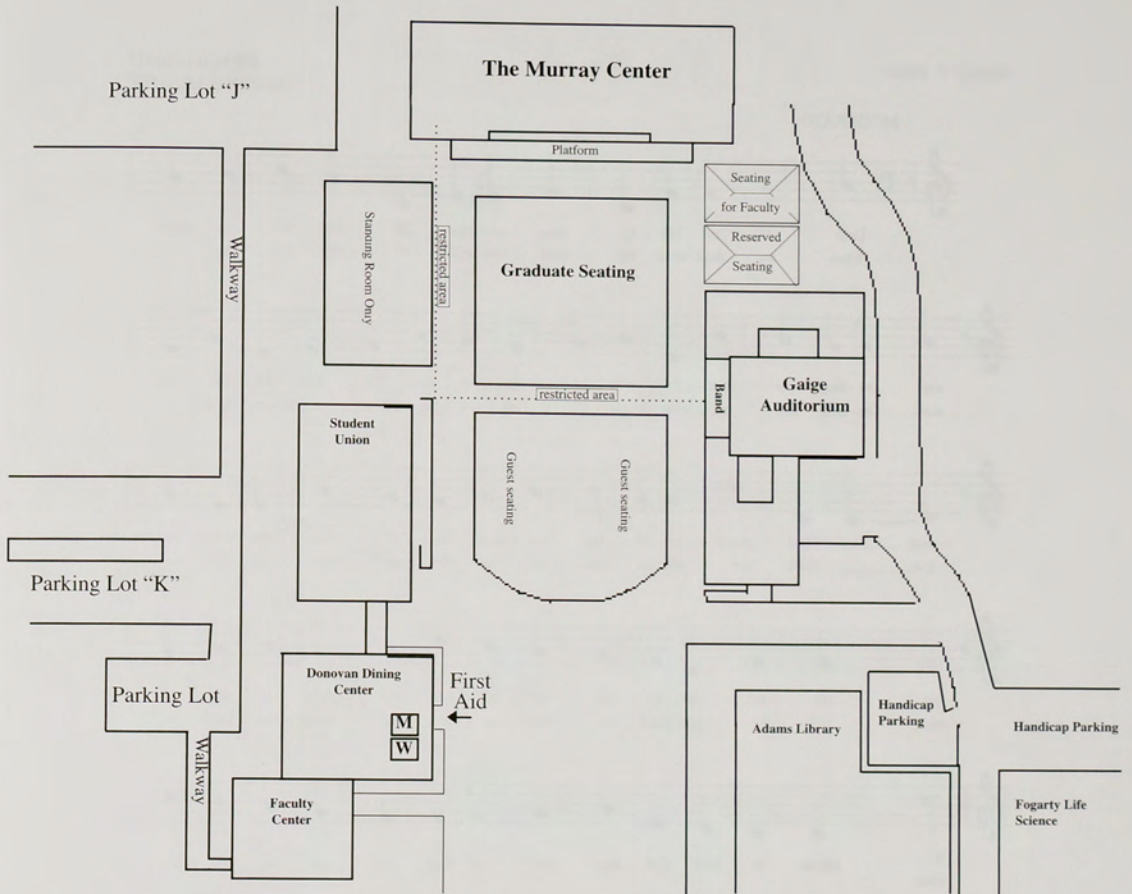

UNDERGRADUATE CEREMONY SEATING

The Procession will begin at 9:30 am. Please clear the aisles and take your seats prior to that time.

REACH. INSPIRE. CONNECT.

ALMA MATER

4 measures of introduction

GRACE E. BIRD