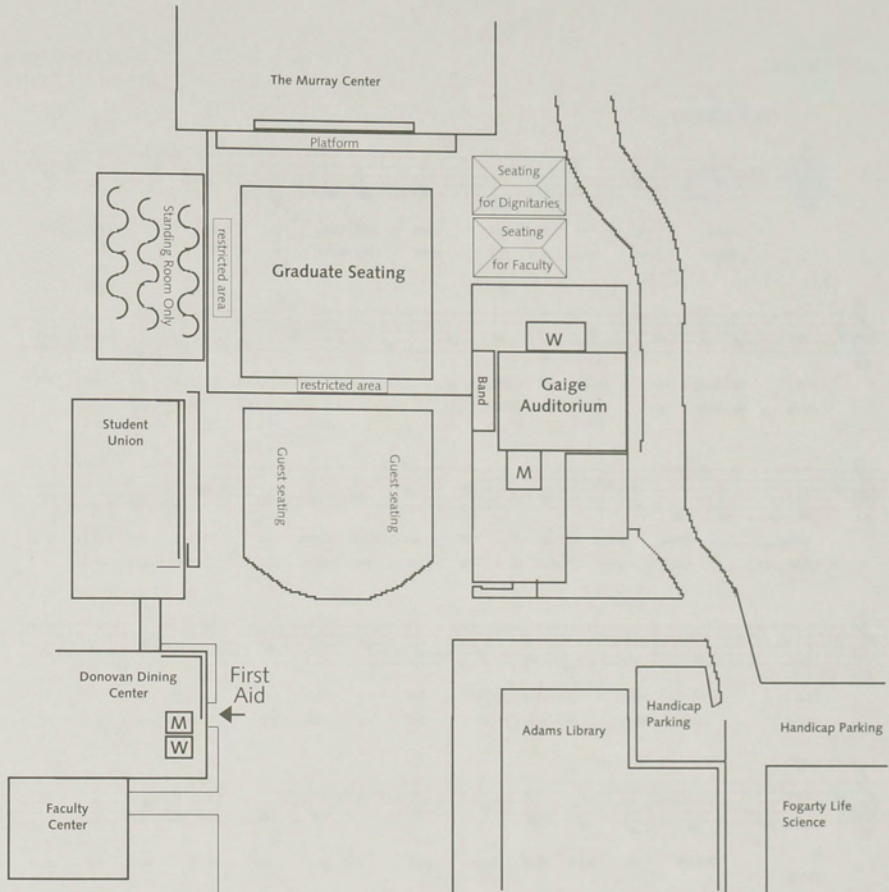

UNDERGRADUATE OUTDOOR CEREMONY SEATING

The procession will begin at 9:30 a.m. Please clear the aisles and take your seats prior to that time.

ALMA MATER

4 measures of introduction

GRACE E. BIRD

GRACE E. BIRD
HELEN S. LEAVITT