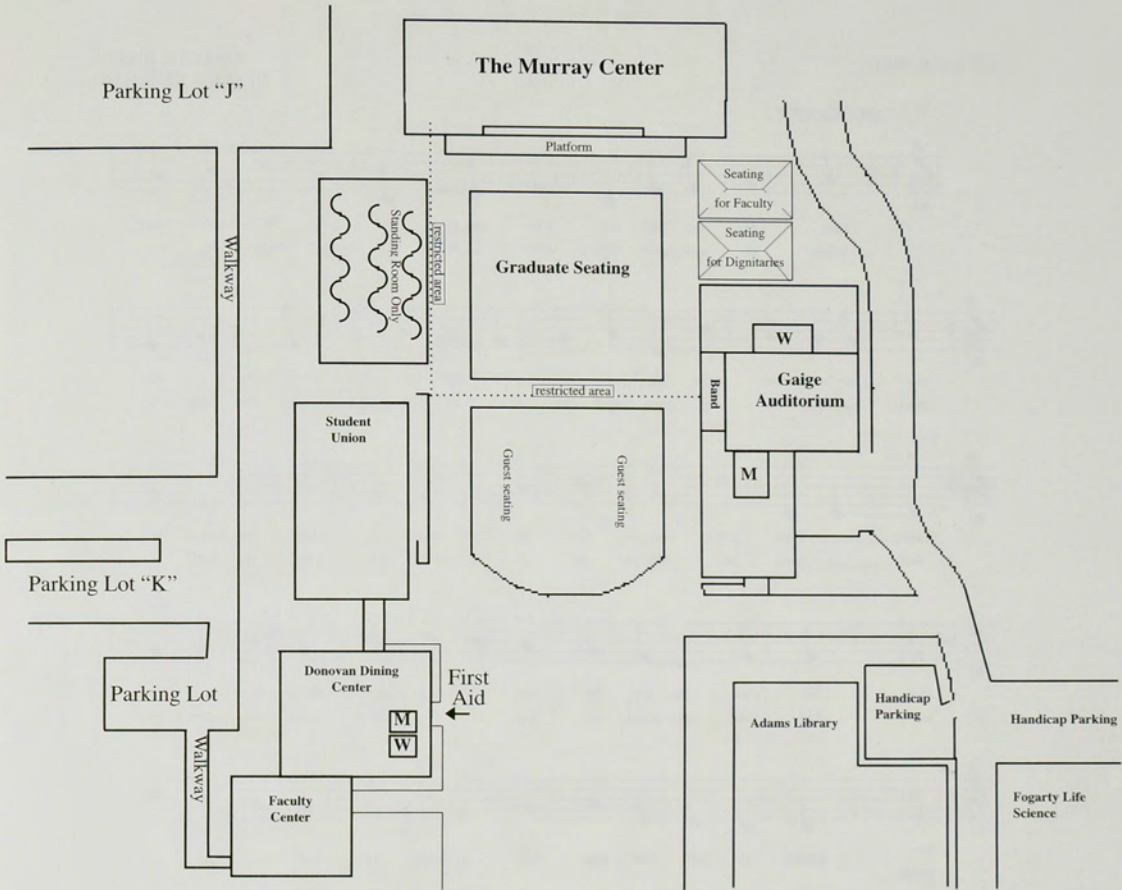

UNDERGRADUATE OUTDOOR CEREMONY SEATING

The Procession will begin at 9:30 am. Please clear the aisles and take your seats prior to that time.

ALMA MATER

4 measures of introduction

GRACE E. BIRD

GRACE E. BIRD
HELEN S. LEAVITT