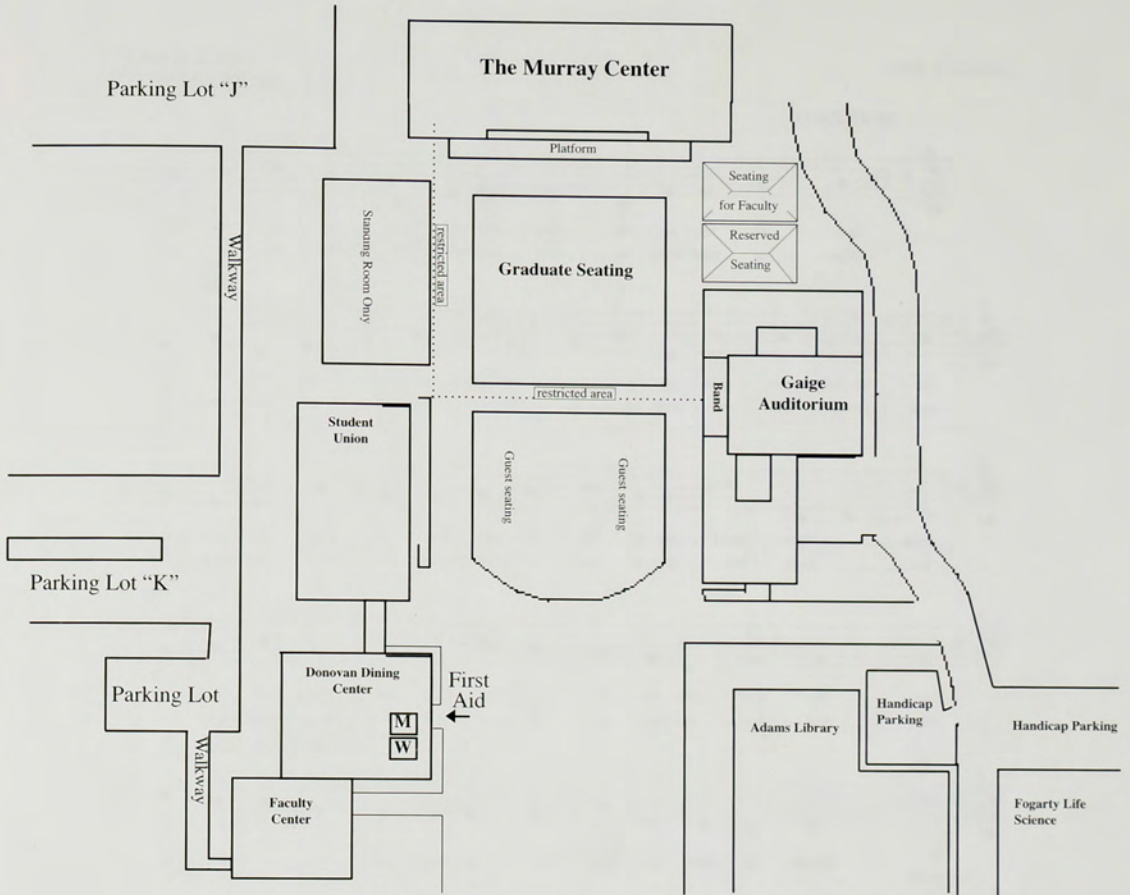

UNDERGRADUATE CEREMONY SEATING

The Procession will begin at 9:30 am. Please clear the aisles and take your seats prior to that time.

REACH. INSPIRE. CONNECT.

ALMA MATER

4 measures of introduction

GRACE E. BIRD