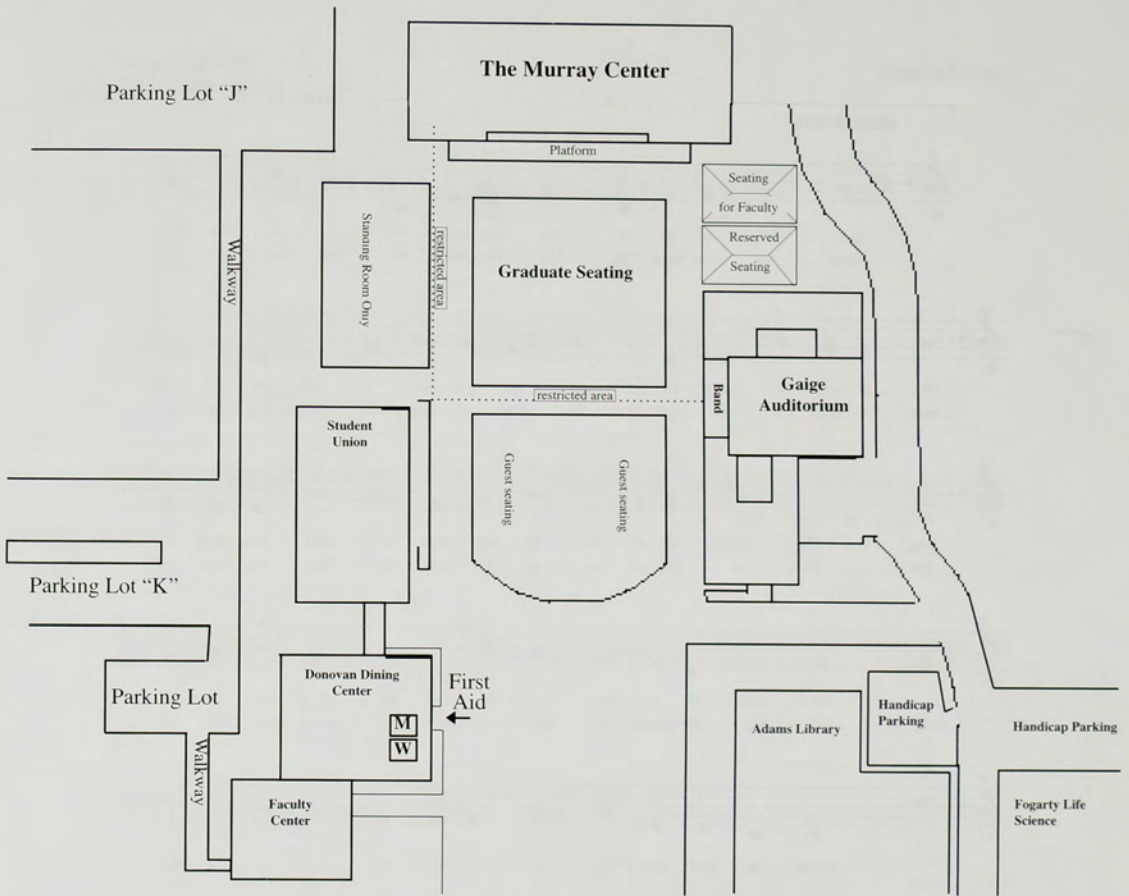

# UNDERGRADUATE CEREMONY SEATING

The Procession will begin at 9:30 am. Please clear the aisles and take your seats prior to that time.