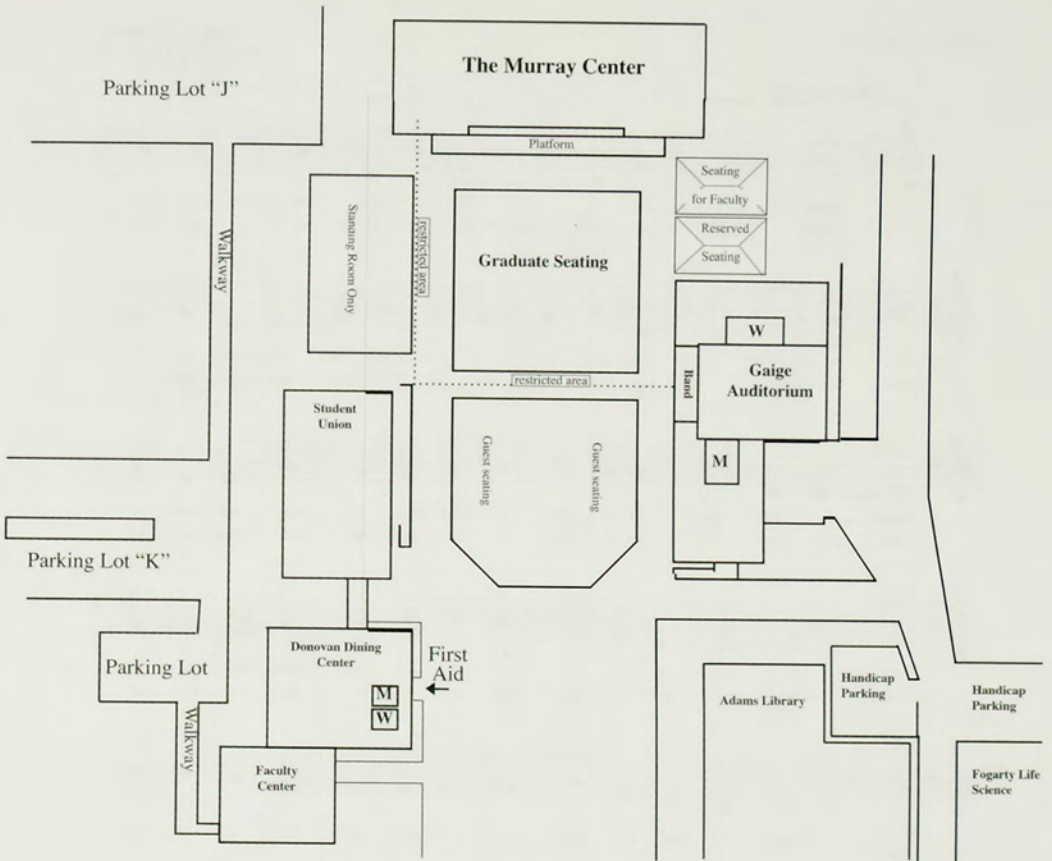

# UNDERGRADUATE CEREMONY SEATING

The Procession will begin at 9:30 am. Please clear the aisles and take your seats prior to that time.