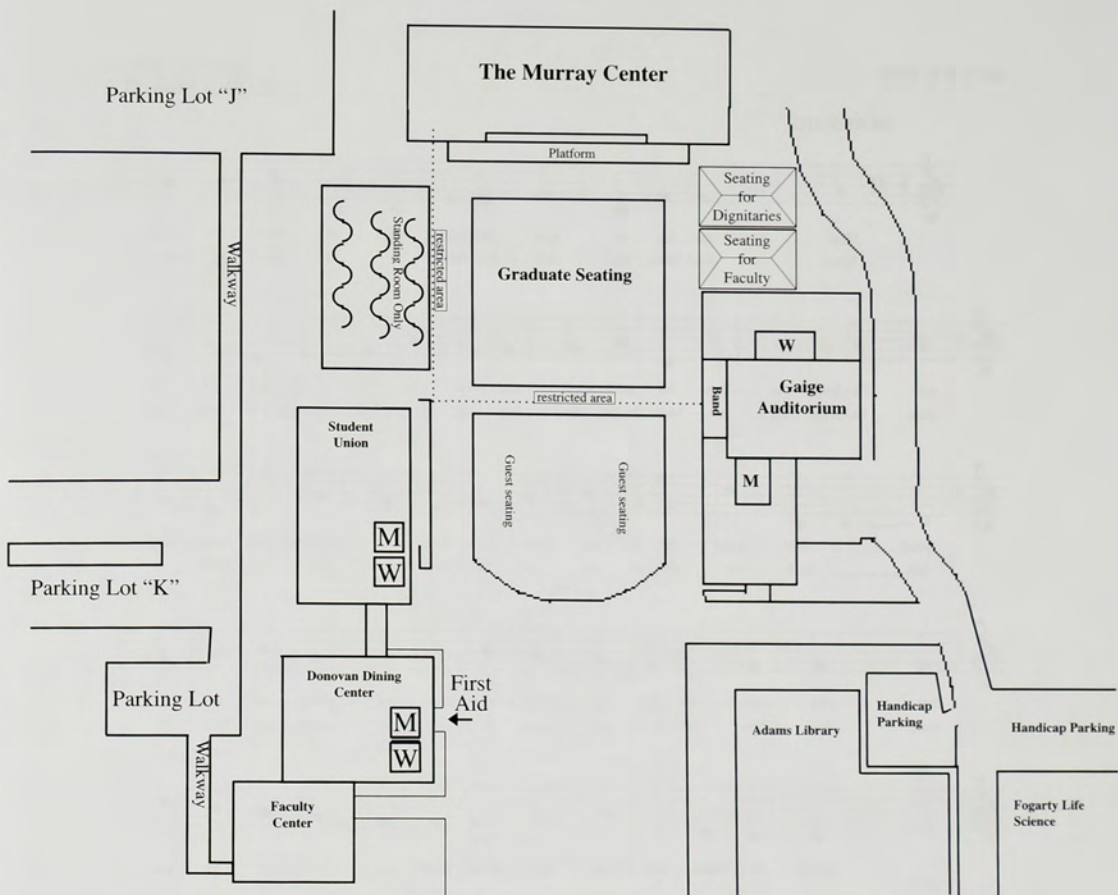

## UNDERGRADUATE OUTDOOR CEREMONY SEATING

**The Procession will begin at 9:30 am. Please clear the aisles and take your seats prior to that time.**